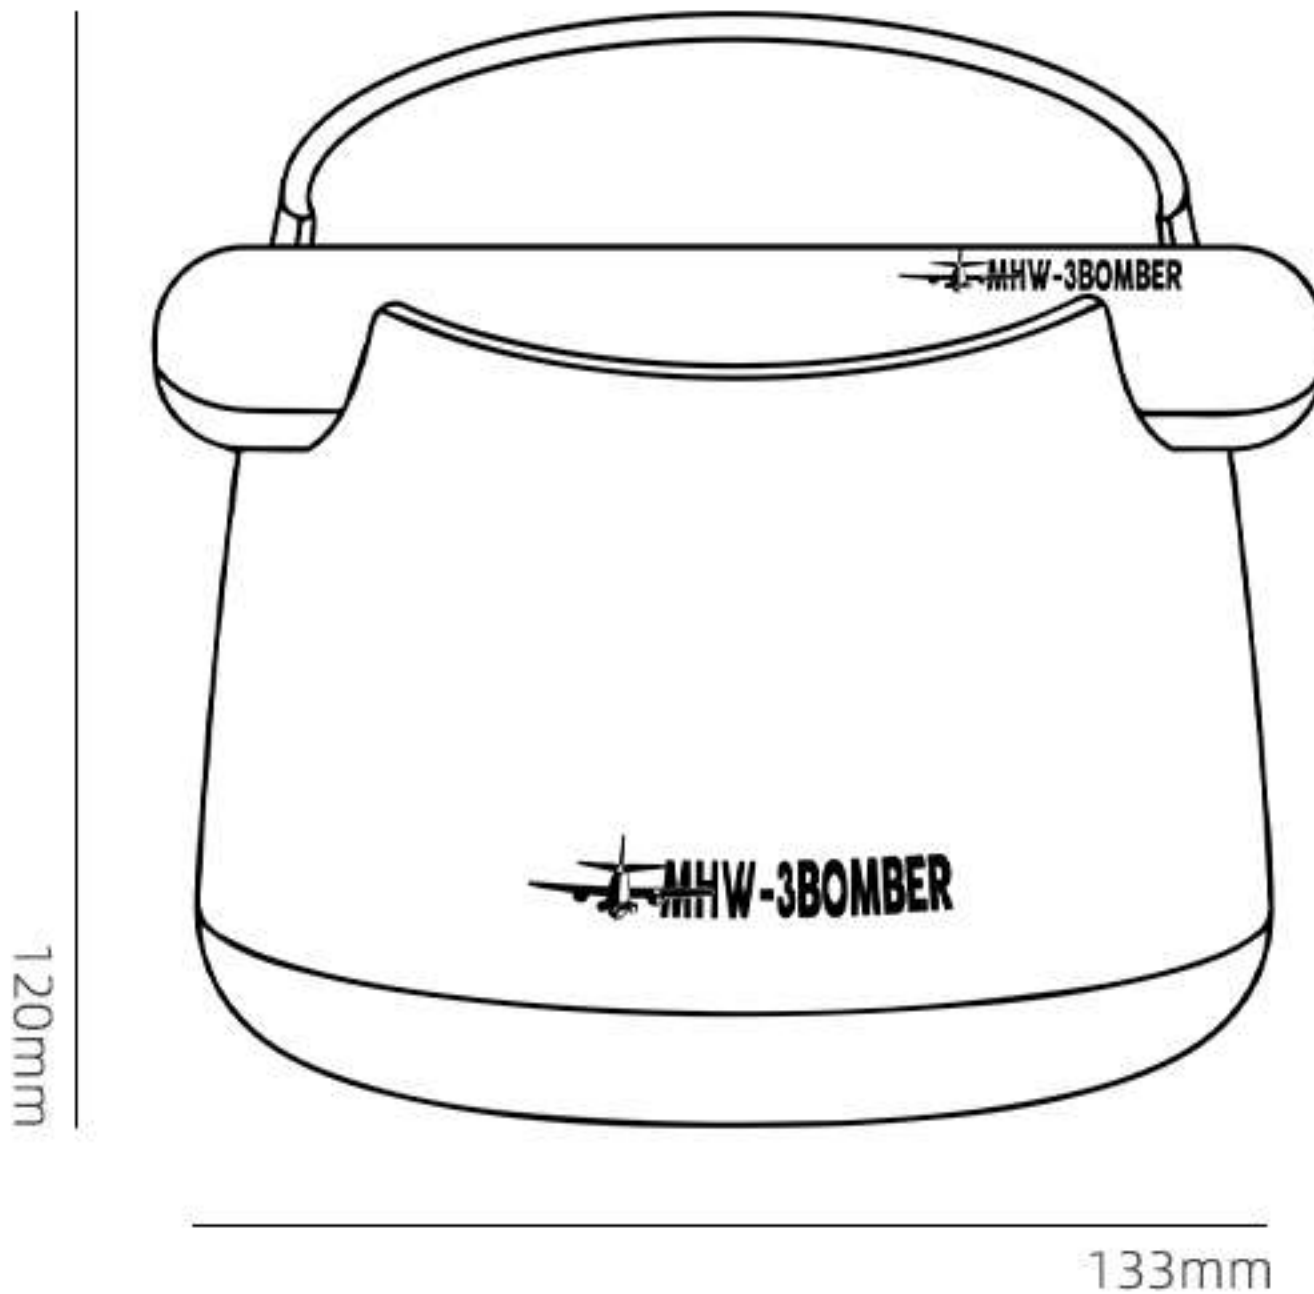

700
ml

MATERIAL

Made of ABS material
Small body and great capacity

700ml \approx  x15

BOTTOM

Silicone mats on the bottom

Safe and stable

BRAND

Brand logo
quality assurance

 MHW-3BOMBER

PARAMETERS

110mm

Brand

MHW-3BOMBER

Name

OFUKU KNOCK BOX

Material

ABS, SILICONE

Capacity

700ml

Weight

330g

Color

Grey/Black/White
Yellow/Blue/Green