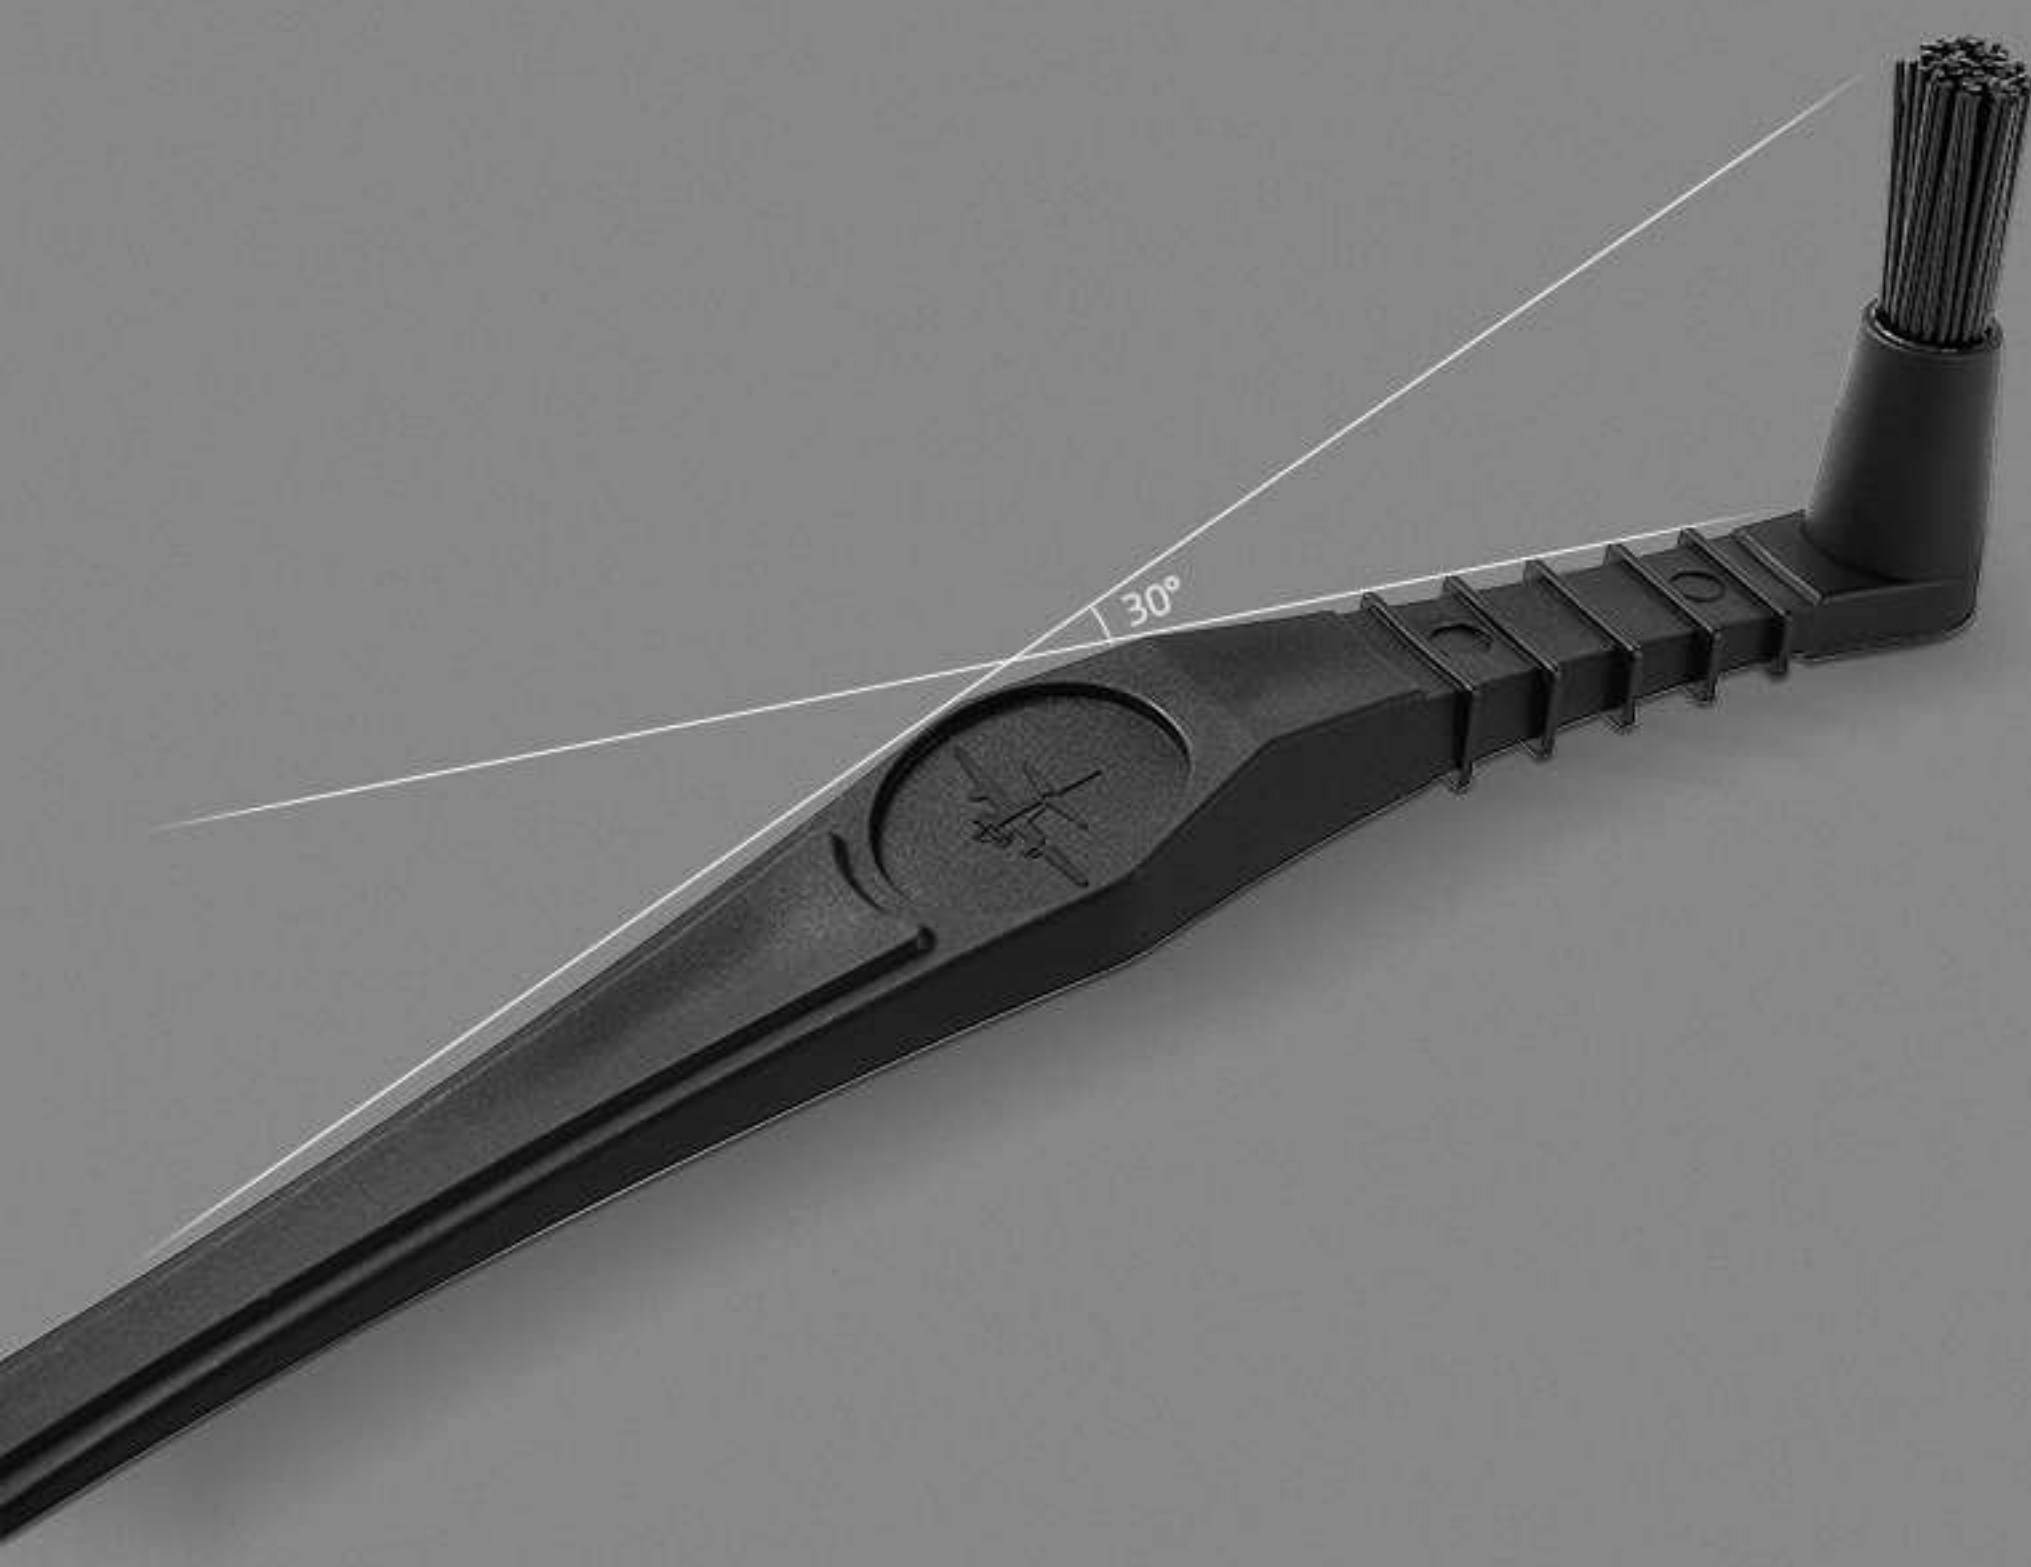

CLASSIC QUALITY CLEANING THOROUGHLY

COFFEE MACHINE CLEANING BRUSH

Excellent Material

Solid and Durable

Scald Resistant

Integrated Moulding

Inspired from the unique appearance of seahorse

Simplify and better the product

Using geometric design concepts

Simple and elegant

Flowing lines and smooth surface

Integrated moulding

Natural enjoyment

Provides a clean coffee world for you

PA MATERIAL

The brush head is made of heat-resistant PA material

Environmental friendly and safe

ELBOW DESIGN

The upper brush handle is beveled at 30°

Water protection

Effective scald and splash proof

LONG HANDLE DESIGN

Conforms to ergonomics

Comfortable holding

Name

Elbow Brush

Material

PA、PP

Color

Black

Weight

25g