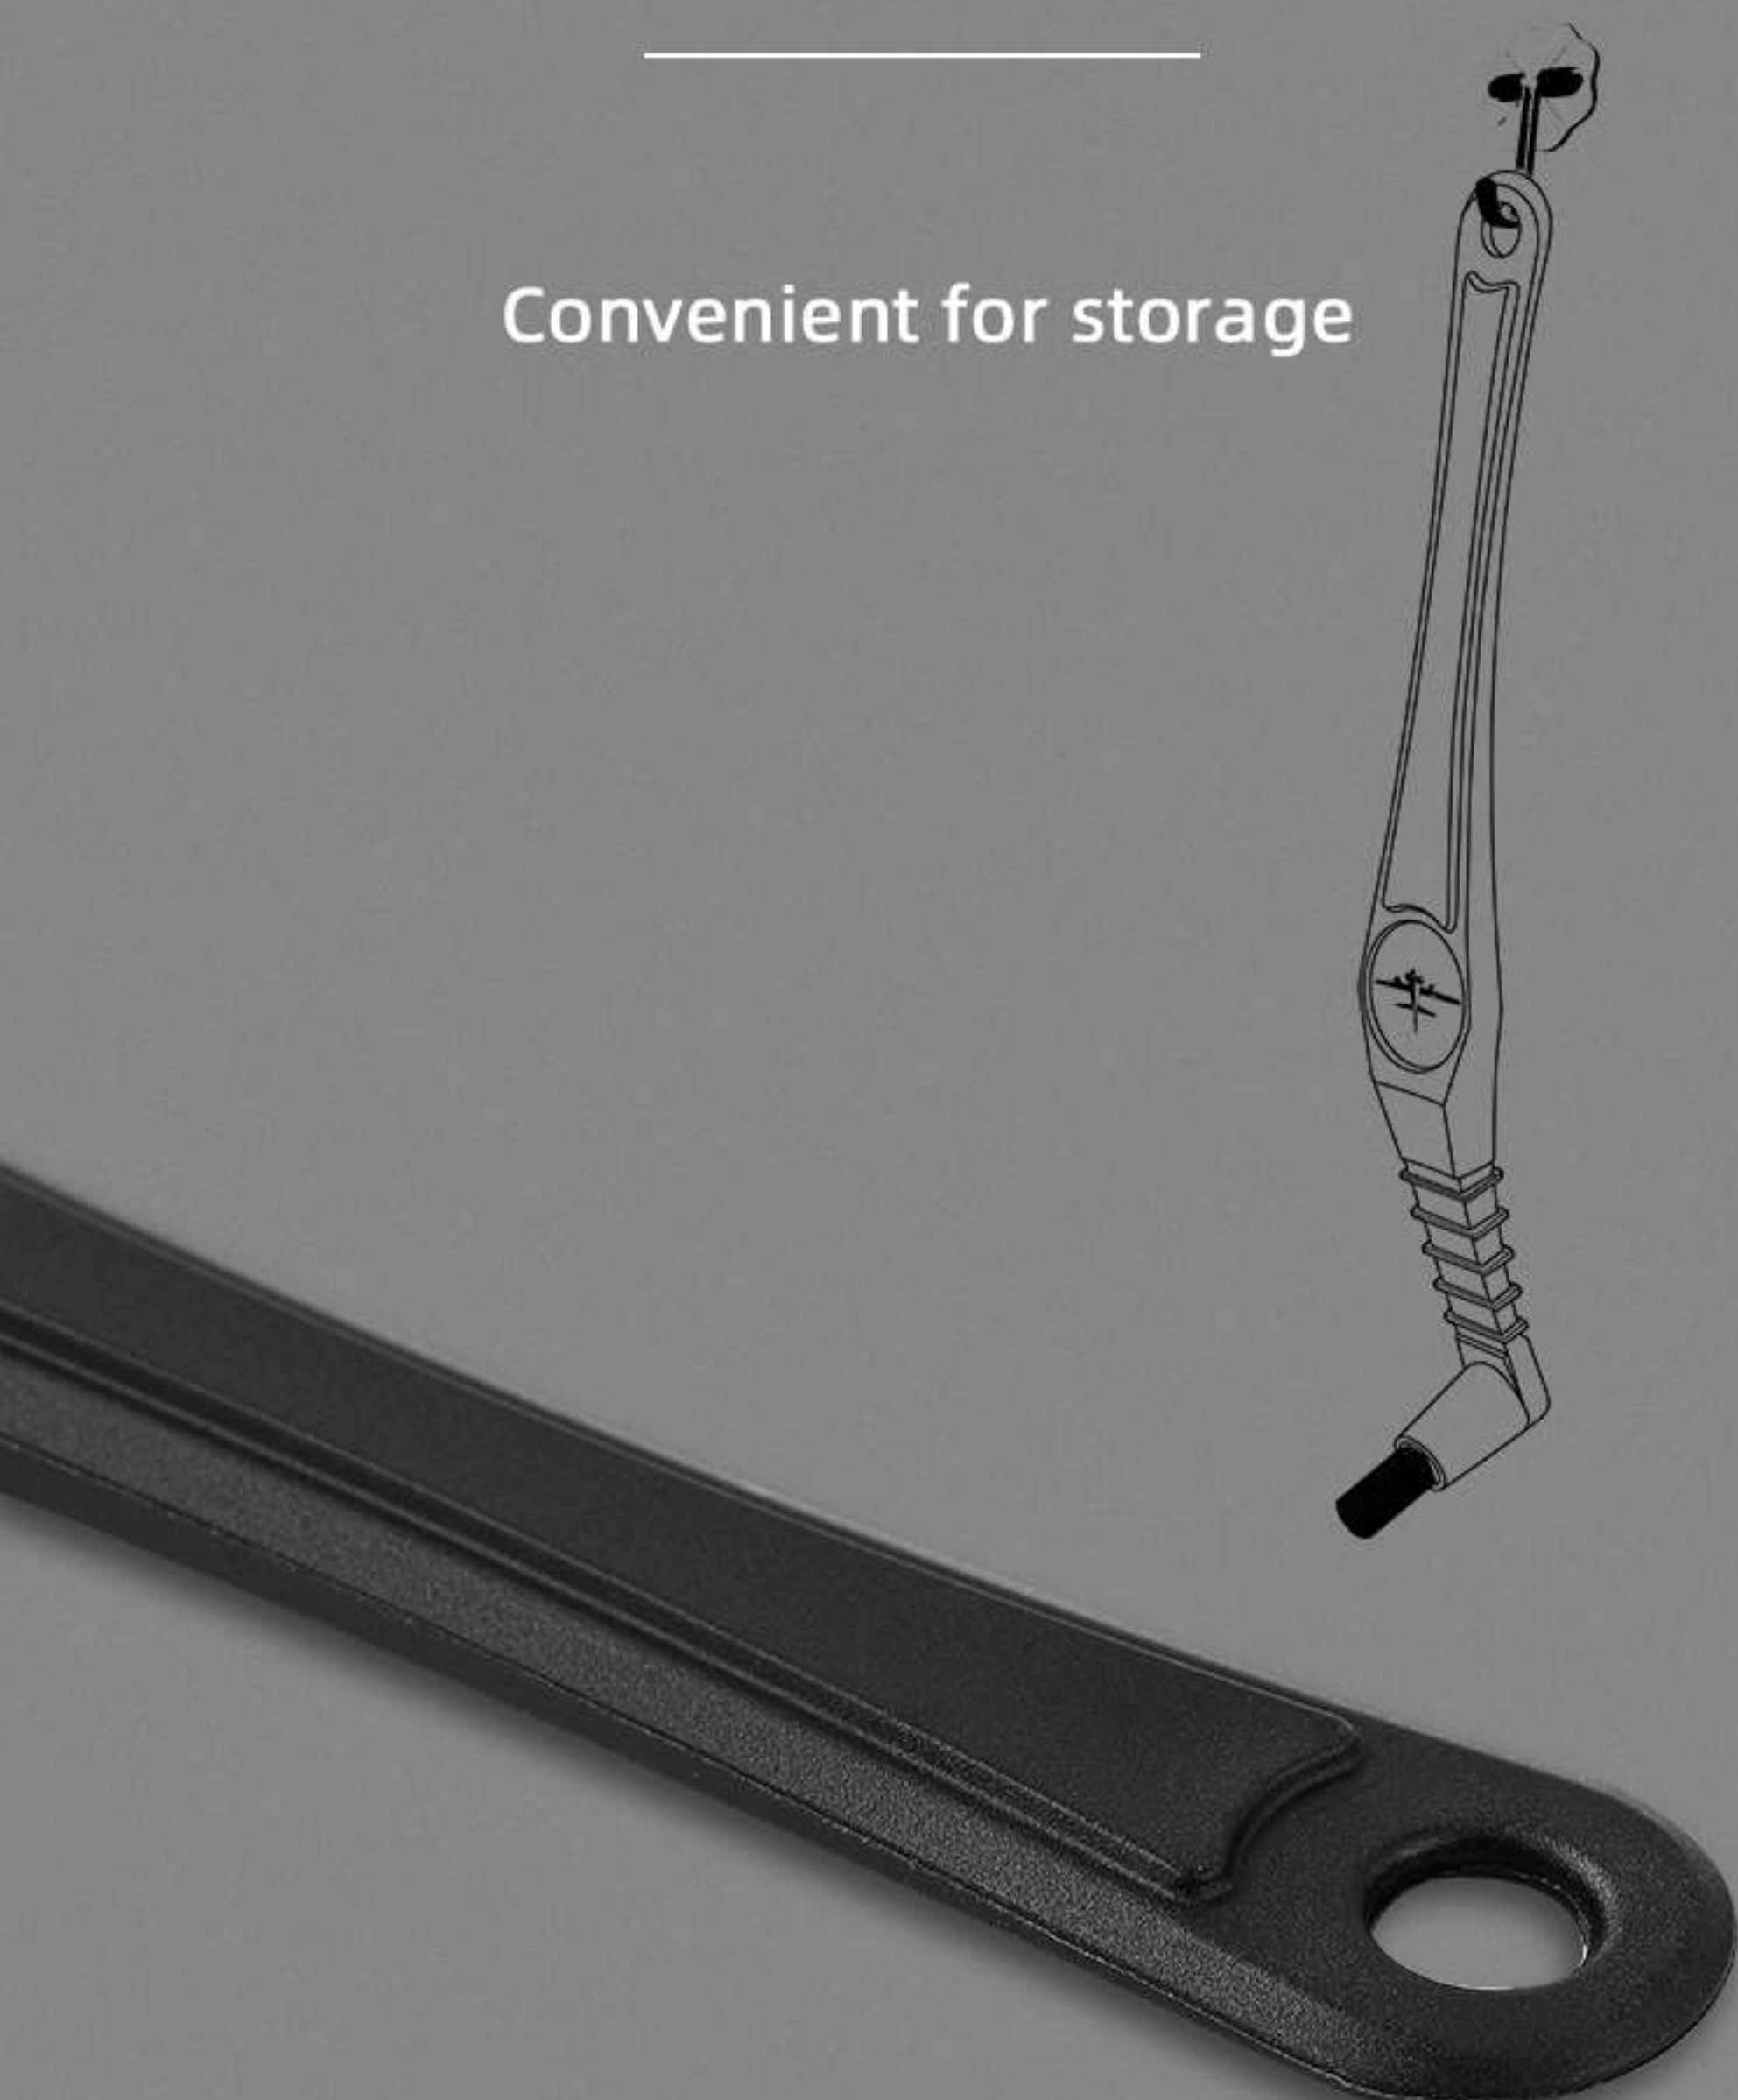

HANGING RING DESIGN

Convenient for storage