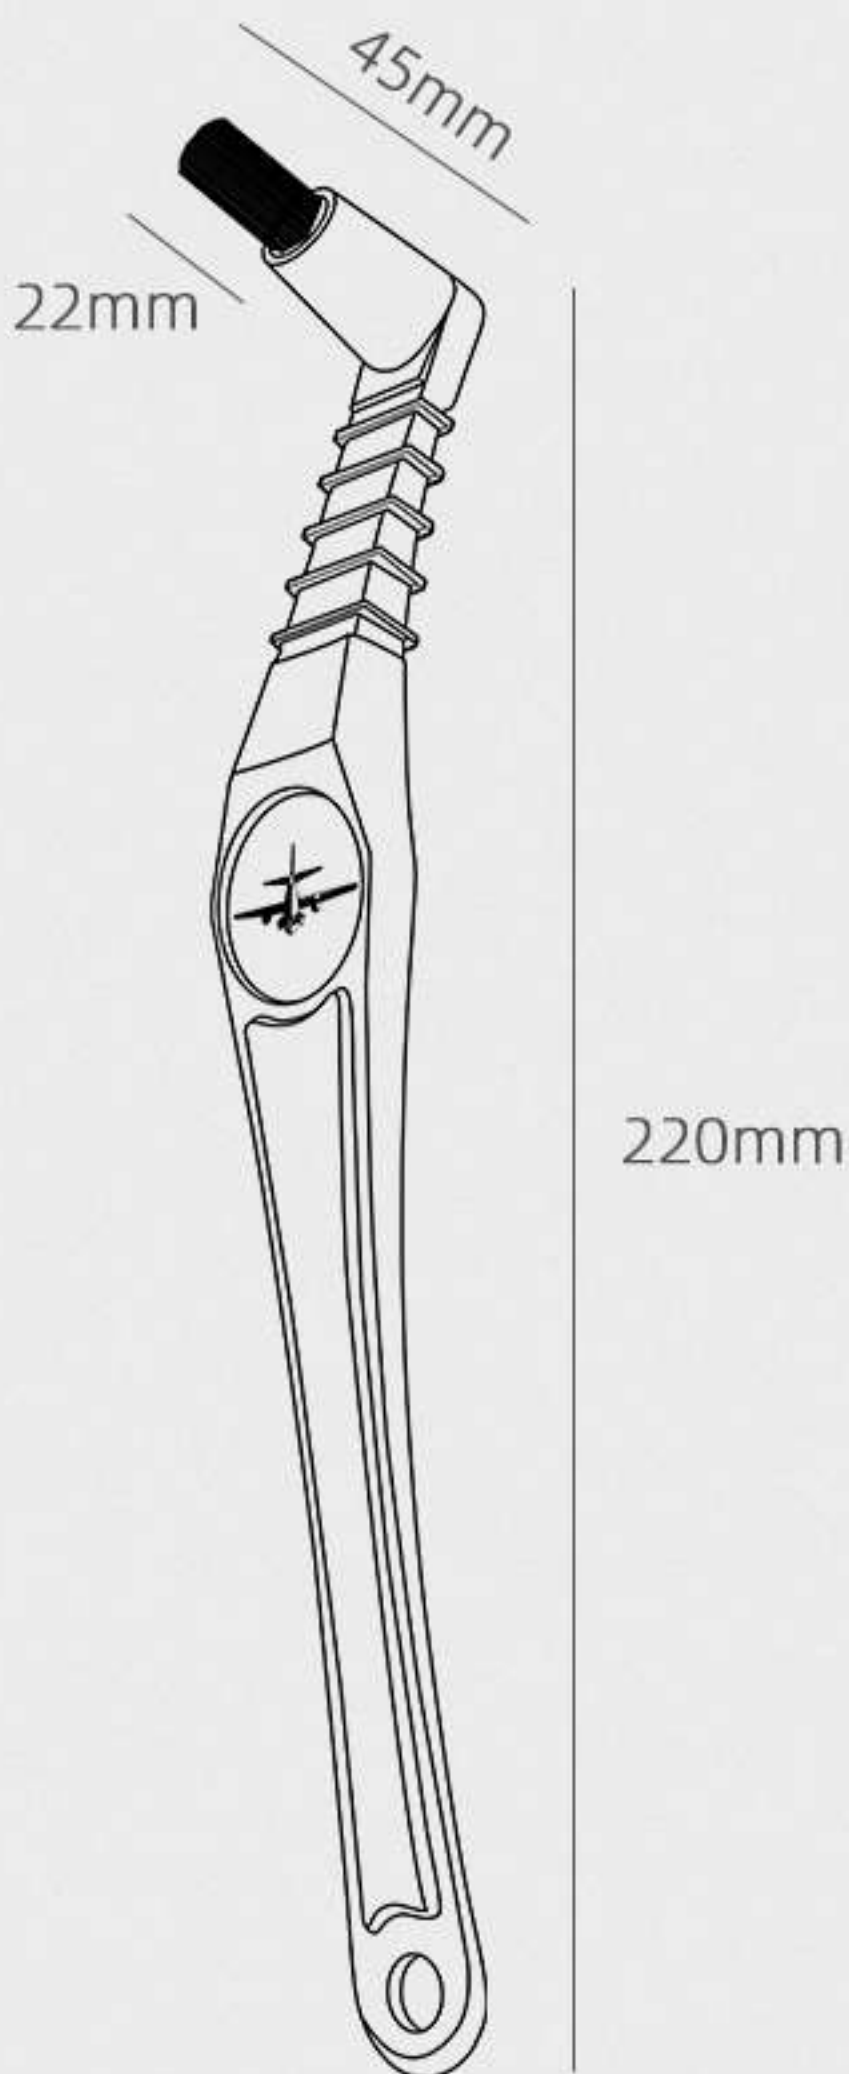

PRODUCT INFORMATION

* Few errors may exist in manual measurement.